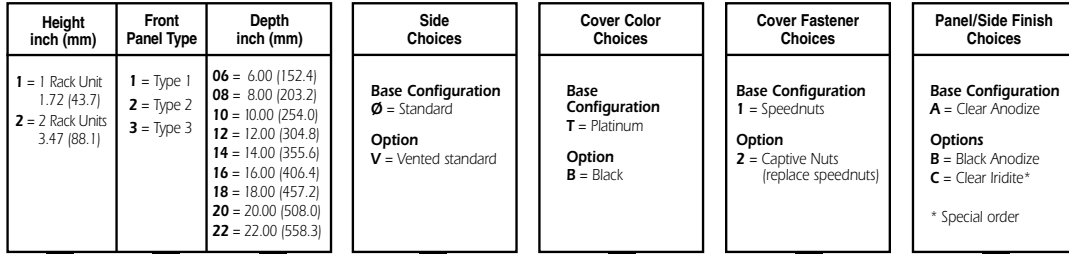

## Customization Prices

"Finishing the job...making a GrayBox part of your product." GrayBox brochure (pages 16-17).

For informal estimates and/or formal quotations, please contact Lansing directly.

Model Number:

A1	-0T1A	-0T2A	-VT1A	-VT2A	-0B1B	-0B2B	-VB1B	-VB2B
A1106	67.64	79.32	71.86	83.54	70.20	81.87	74.42	86.09
A1108	74.03	85.72	79.24	90.93	76.62	88.30	81.80	93.48
A1110	80.47	92.16	86.64	98.32	83.04	94.71	89.20	100.87
A1112	86.98	98.67	94.13	105.82	89.60	101.27	96.75	108.42
A1114	93.87	105.56	102.01	113.70	96.65	108.33	104.76	116.44
A1116	100.76	112.45	109.86	121.55	103.71	115.38	112.81	124.48
A1118	107.64	119.33	117.70	129.38	110.75	122.42	120.83	132.51
A1120	114.55	126.23	125.59	137.27	117.82	129.49	128.86	140.53
A1122	121.44	133.12	133.44	145.12	124.88	136.55	136.90	148.58
A1206	68.28	79.97	72.50	84.19	70.83	78.41	75.05	86.73
A1208	74.68	86.36	79.88	91.57	77.25	84.83	82.43	94.12
A1210	81.12	92.80	87.28	98.97	83.67	91.24	89.83	101.52
A1212	87.63	99.31	94.78	106.46	90.23	97.80	97.38	109.07
A1214	94.52	106.20	102.65	114.34	97.28	104.86	105.39	117.08
A1216	101.41	113.09	110.50	122.19	104.34	111.92	113.44	125.12
A1218	108.28	119.97	118.34	130.03	111.38	118.96	121.46	133.15
A1220	115.19	126.88	126.23	137.92	118.45	126.03	129.49	141.18
A1222	122.08	133.77	134.08	145.77	125.51	133.08	137.53	149.22
A1306	74.77	86.46	78.99	90.68	78.20	89.89	82.42	94.11
A1308	81.17	92.86	86.38	98.06	84.62	96.31	89.80	101.49
A1310	87.61	99.30	93.78	105.46	91.04	102.72	97.20	108.89
A1312	94.12	105.81	101.27	112.96	97.60	109.28	104.75	116.44
A1314	101.01	112.70	109.15	120.83	104.65	116.34	112.76	124.45
A1316	107.90	119.59	117.00	128.68	111.71	123.40	120.81	132.49
A1318	114.78	126.46	124.83	136.52	118.75	130.44	128.83	140.52
A1320	121.68	133.37	132.73	144.41	125.82	137.51	136.86	148.55
A1322	128.57	140.26	140.58	152.26	132.88	144.56	144.90	156.59